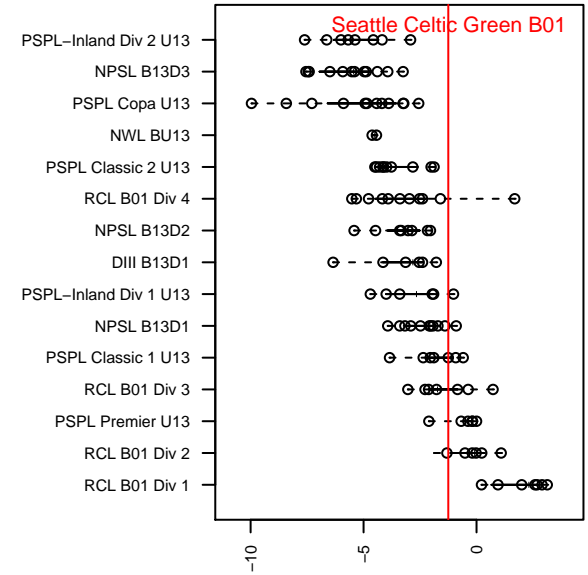

**attack and defense rating
relative to others at age
and all opponents in last 13 months**